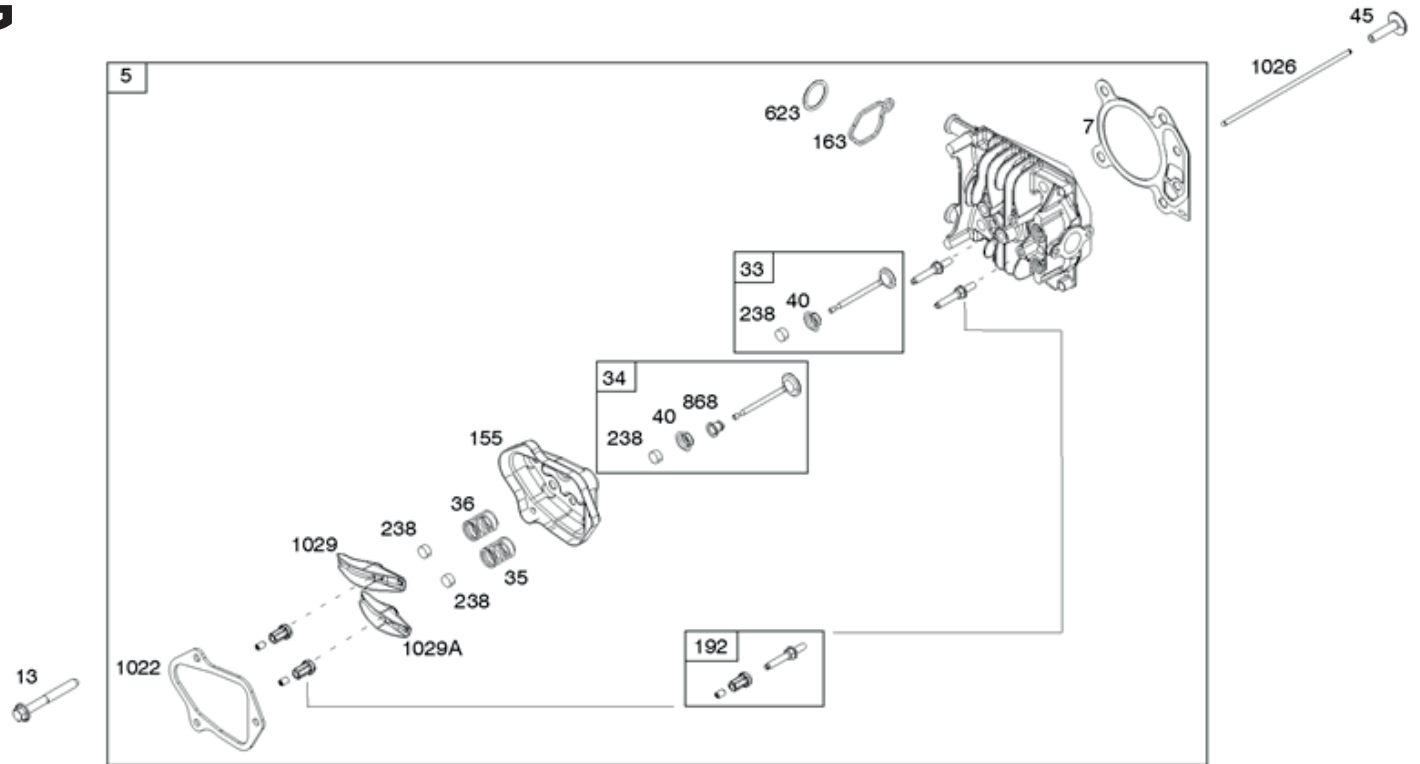

G

914

H

J

1319 WARNING LABEL

REQUIRED when replacing parts with warning labels affixed.

1319A WARNING LABEL

REQUIRED when replacing parts with warning labels affixed.

1058 OPERATOR'S MANUAL

1036 EMISSIONS LABEL

K

L

M

332 668 

TT 460BS/LMP460BS

3911203952 / 5911207903

TT 460BS/LMP460BS

3911203952 / 5911207903

TT 460BS Motor Skizze G		9P602-0022-H1	
Skizze G	Art.Nr.	Benennung	description
G-1022	3911201054	Ventildeckeldichtung	gasket-rocker cover
G-1023	3911201055	Ventildeckel	cover-rocker
G-968B	3911201056	Luftfilterdeckel	cover-air cleaner
G-535	3911201057	Filterschwamm	filter-air Cleaner Foam
G-875B	3911201058	Filterbasis	base-Air Cleaner
G-163	3911201059	Luftfilterdichtung	gasket-air cleaner
G-11	3911201060	Schorchel	tube-breather